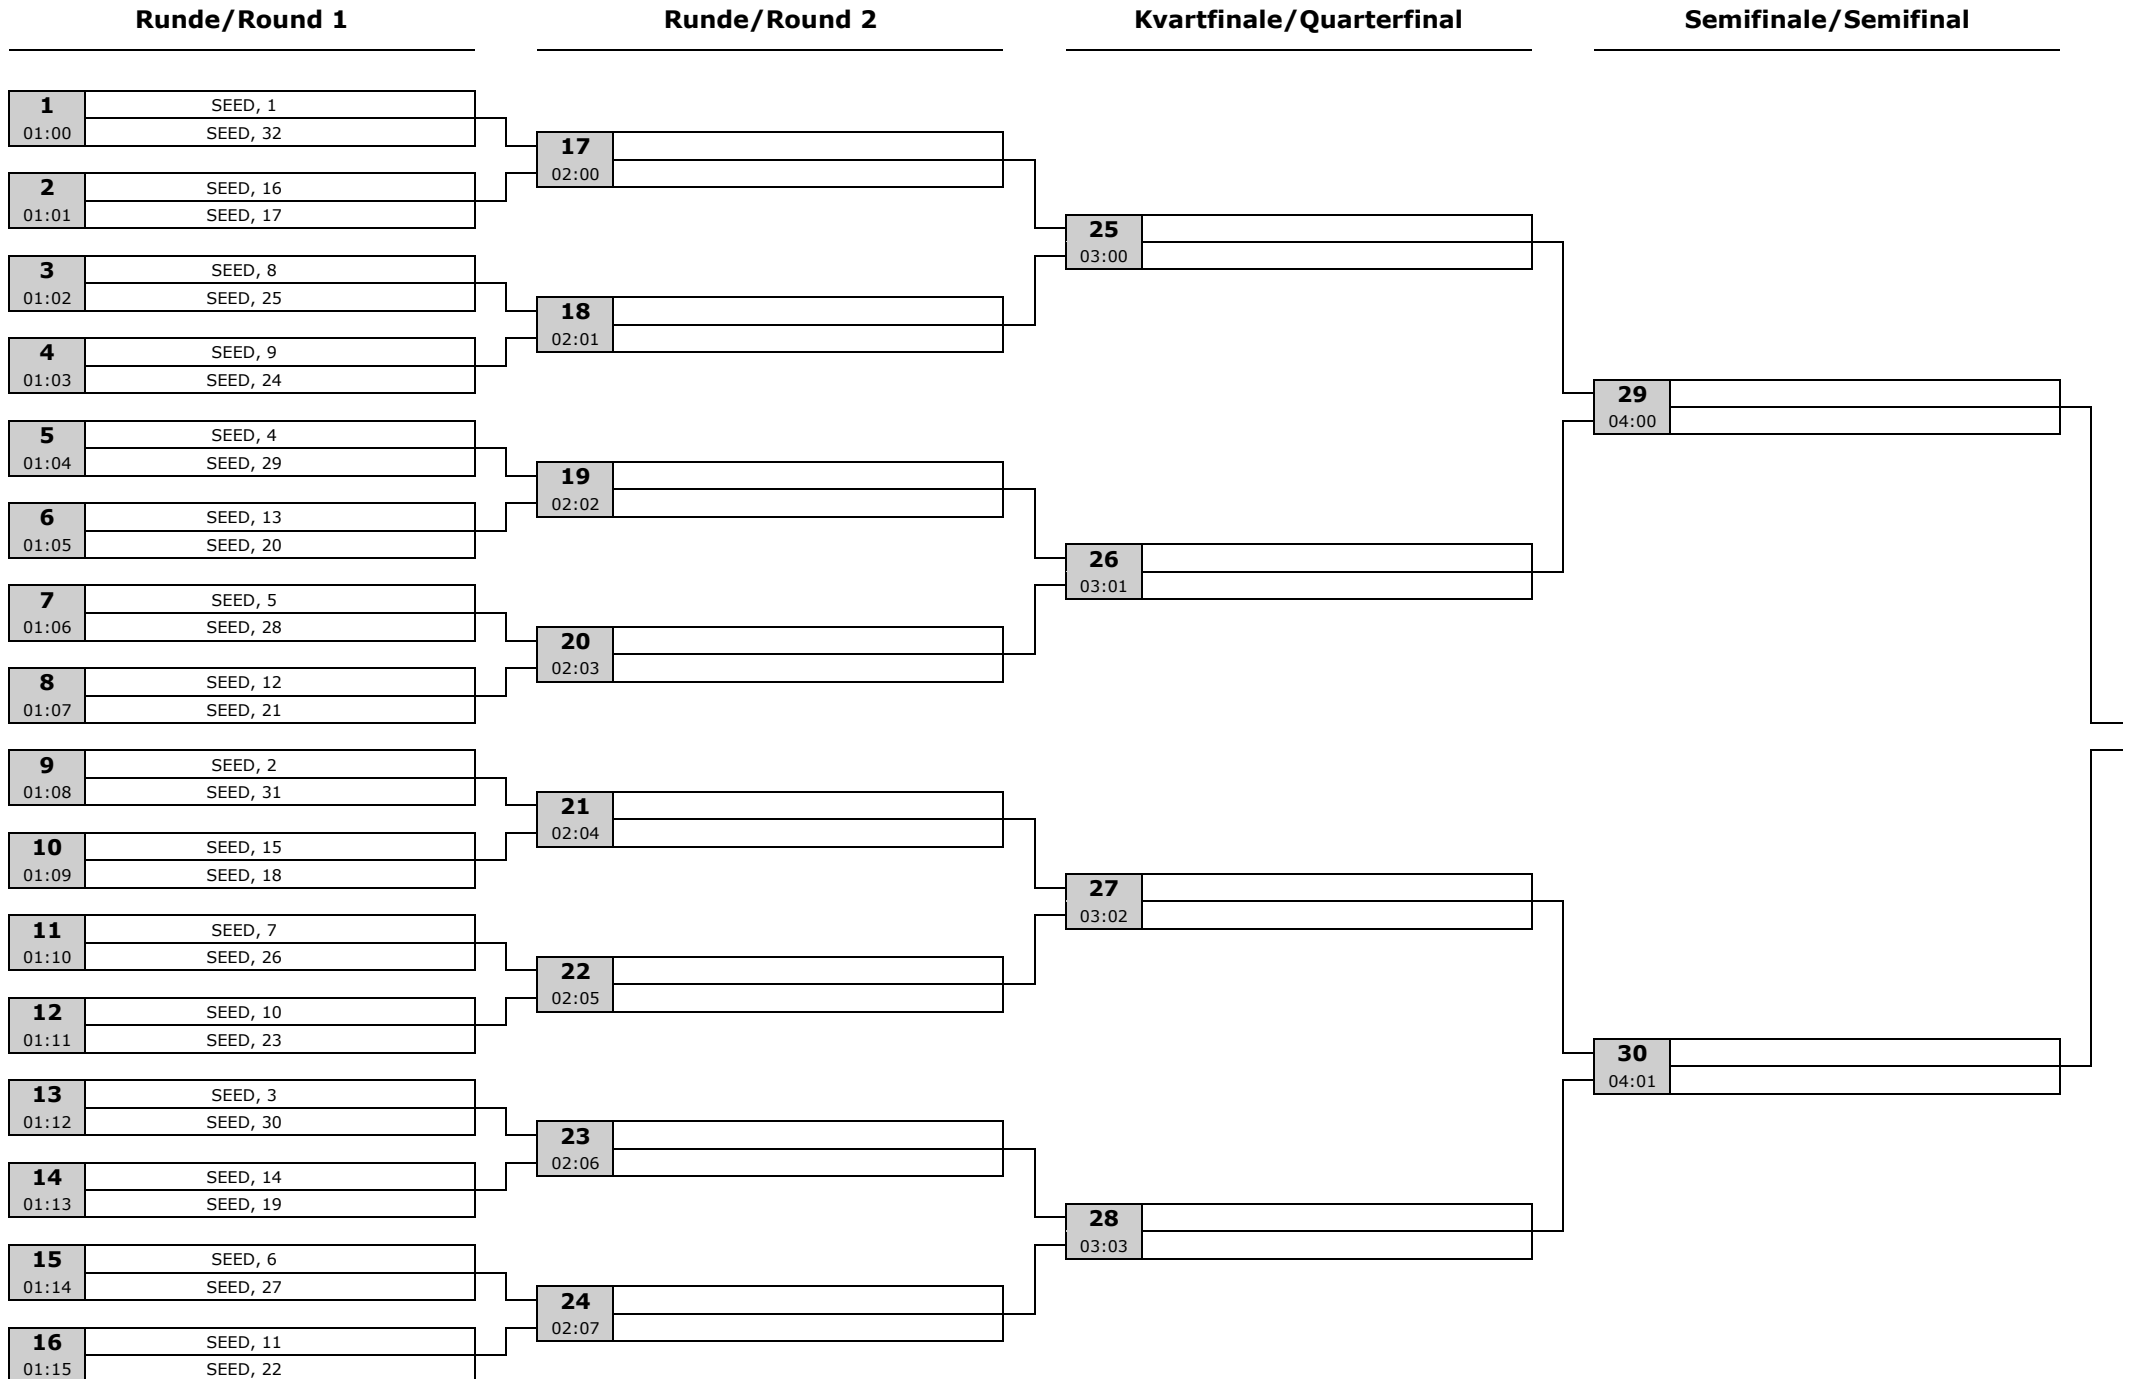

Seedning i hulspil / Seeding in Match Play - 32 spillere / players
Standard seedning / Standard seeding

Seedning i hulspil / Seeding in Match Play - 32 spillere / players
Standard seedning / Standard seeding

Finale/Final

31	
05:00	