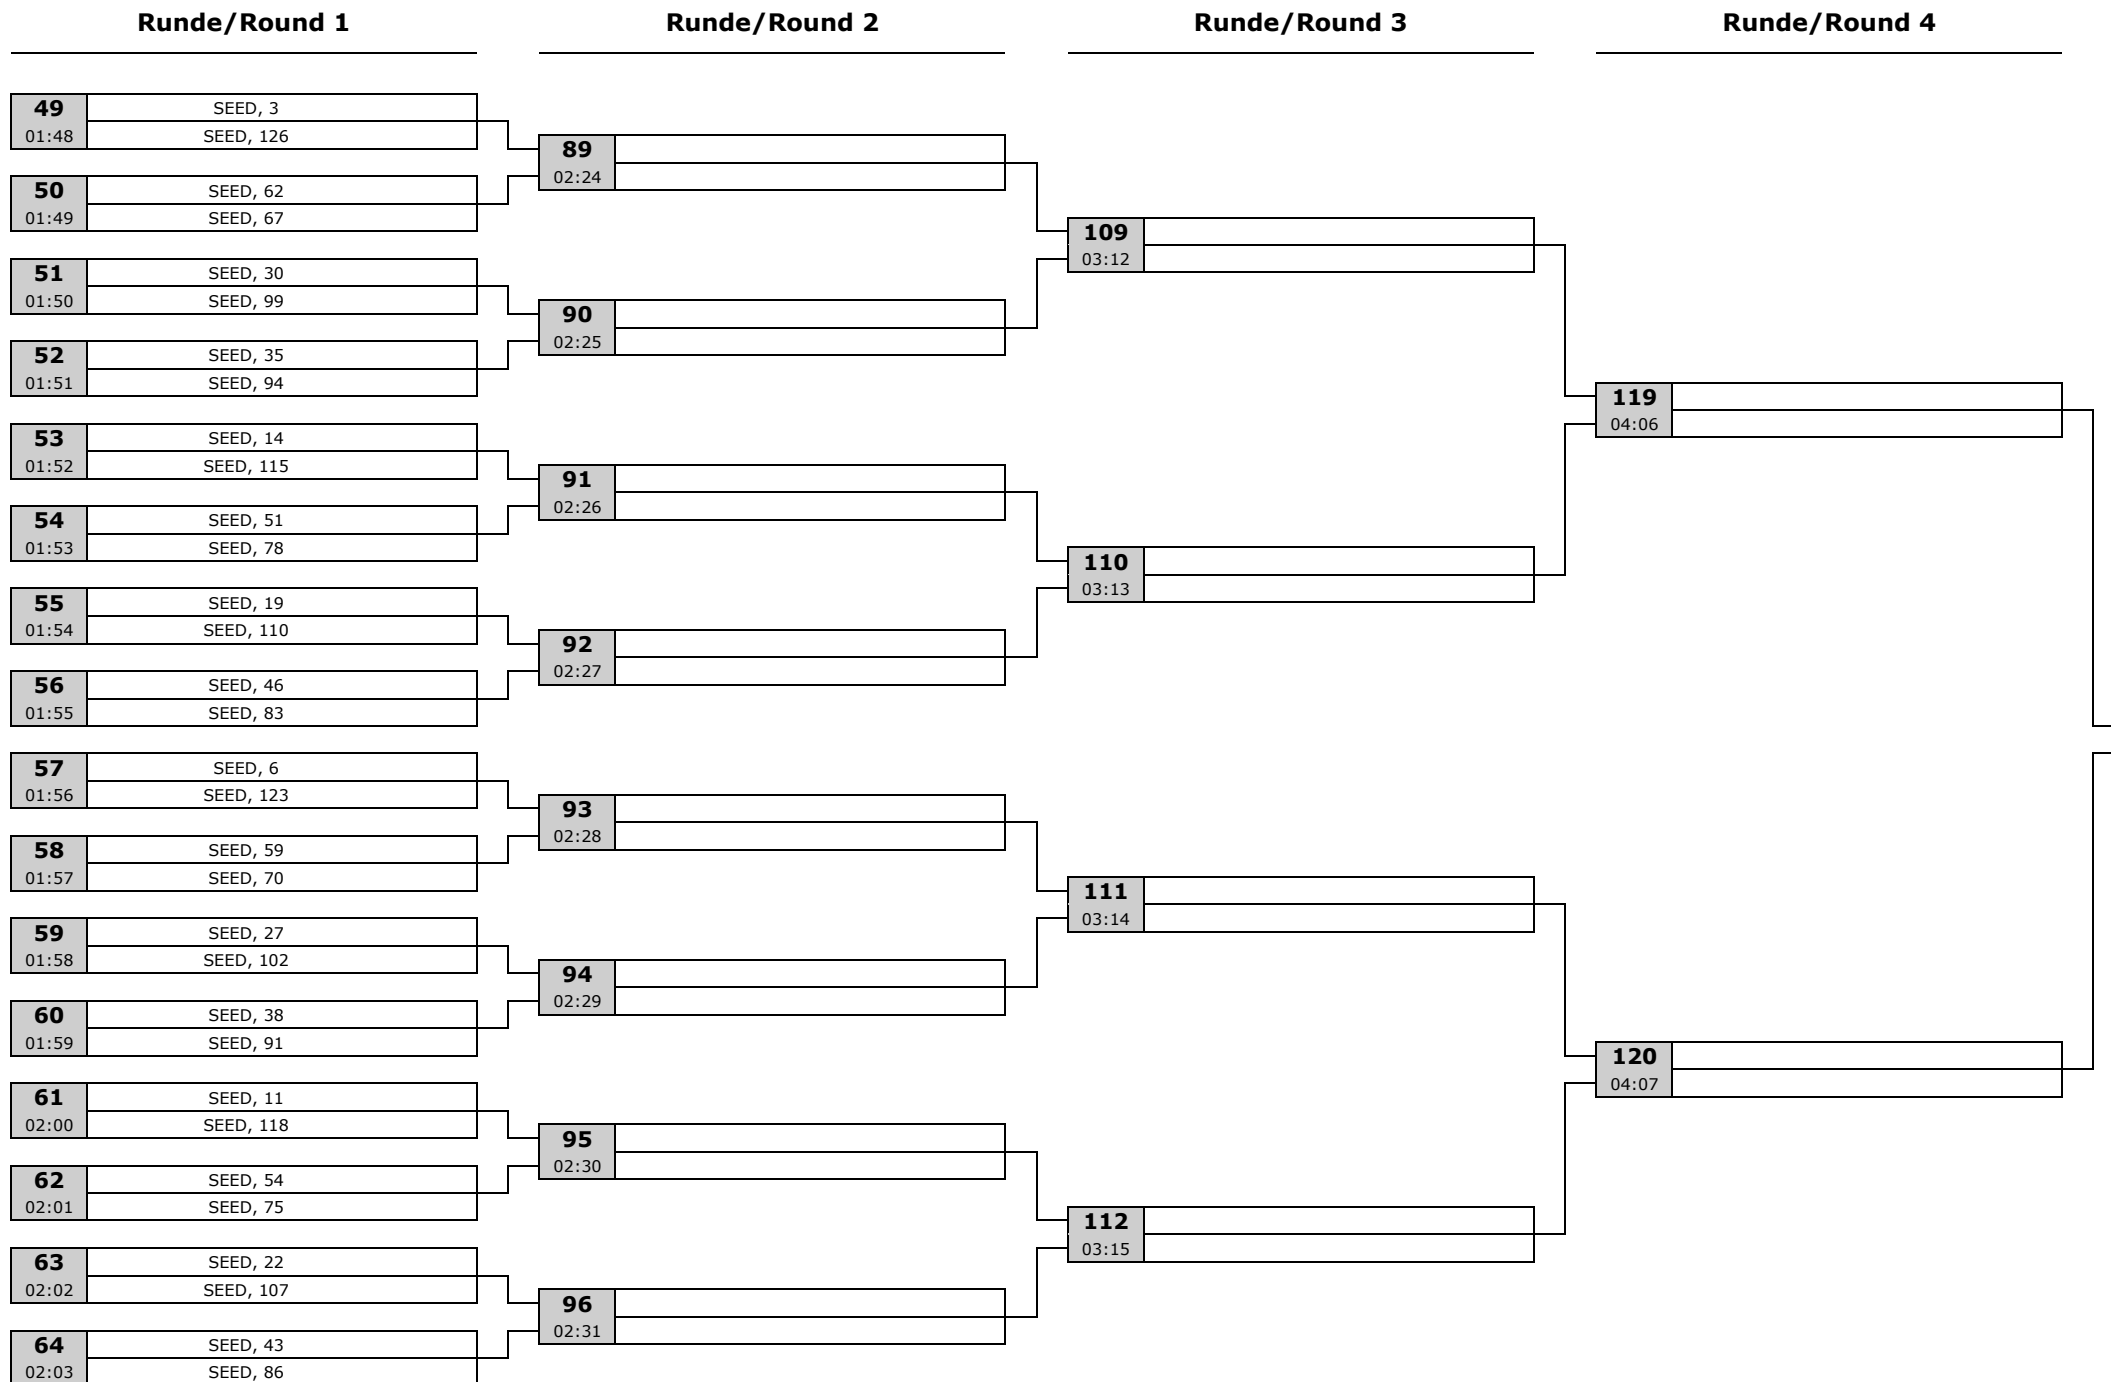

Seedning i hulspil / Seeding in Match Play - 128 spillere / players
Standard seedning / Standard seeding