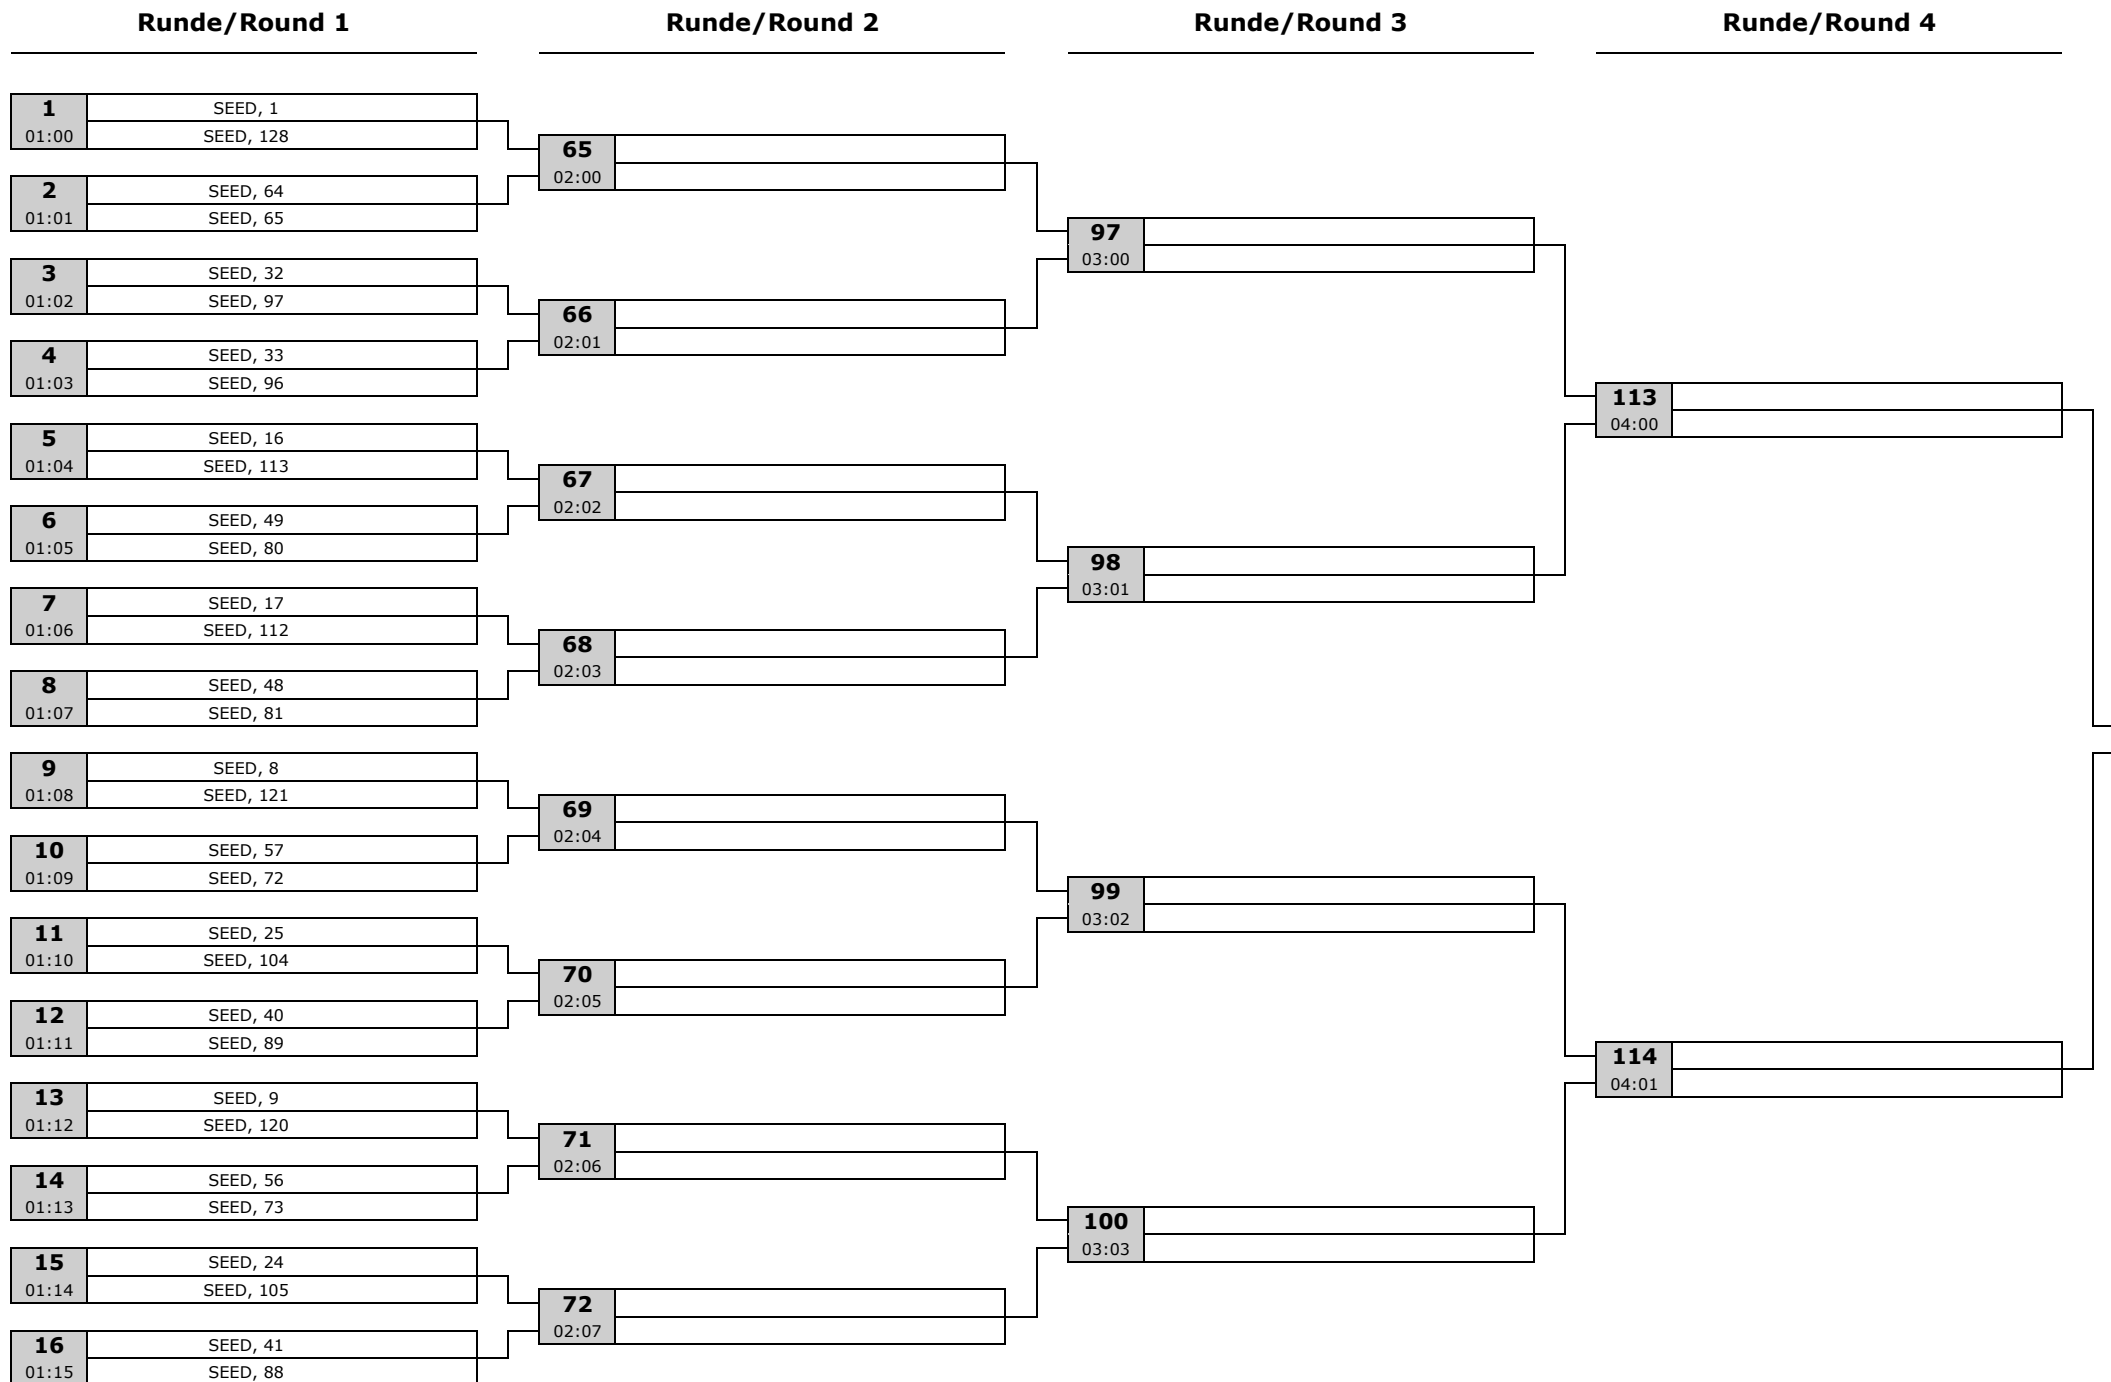

Seedning i hulspil / Seeding in Match Play - 128 spillere / players
Standard seedning / Standard seeding

Seedning i hulspil / Seeding in Match Play - 128 spillere / players
Standard seedning / Standard seeding