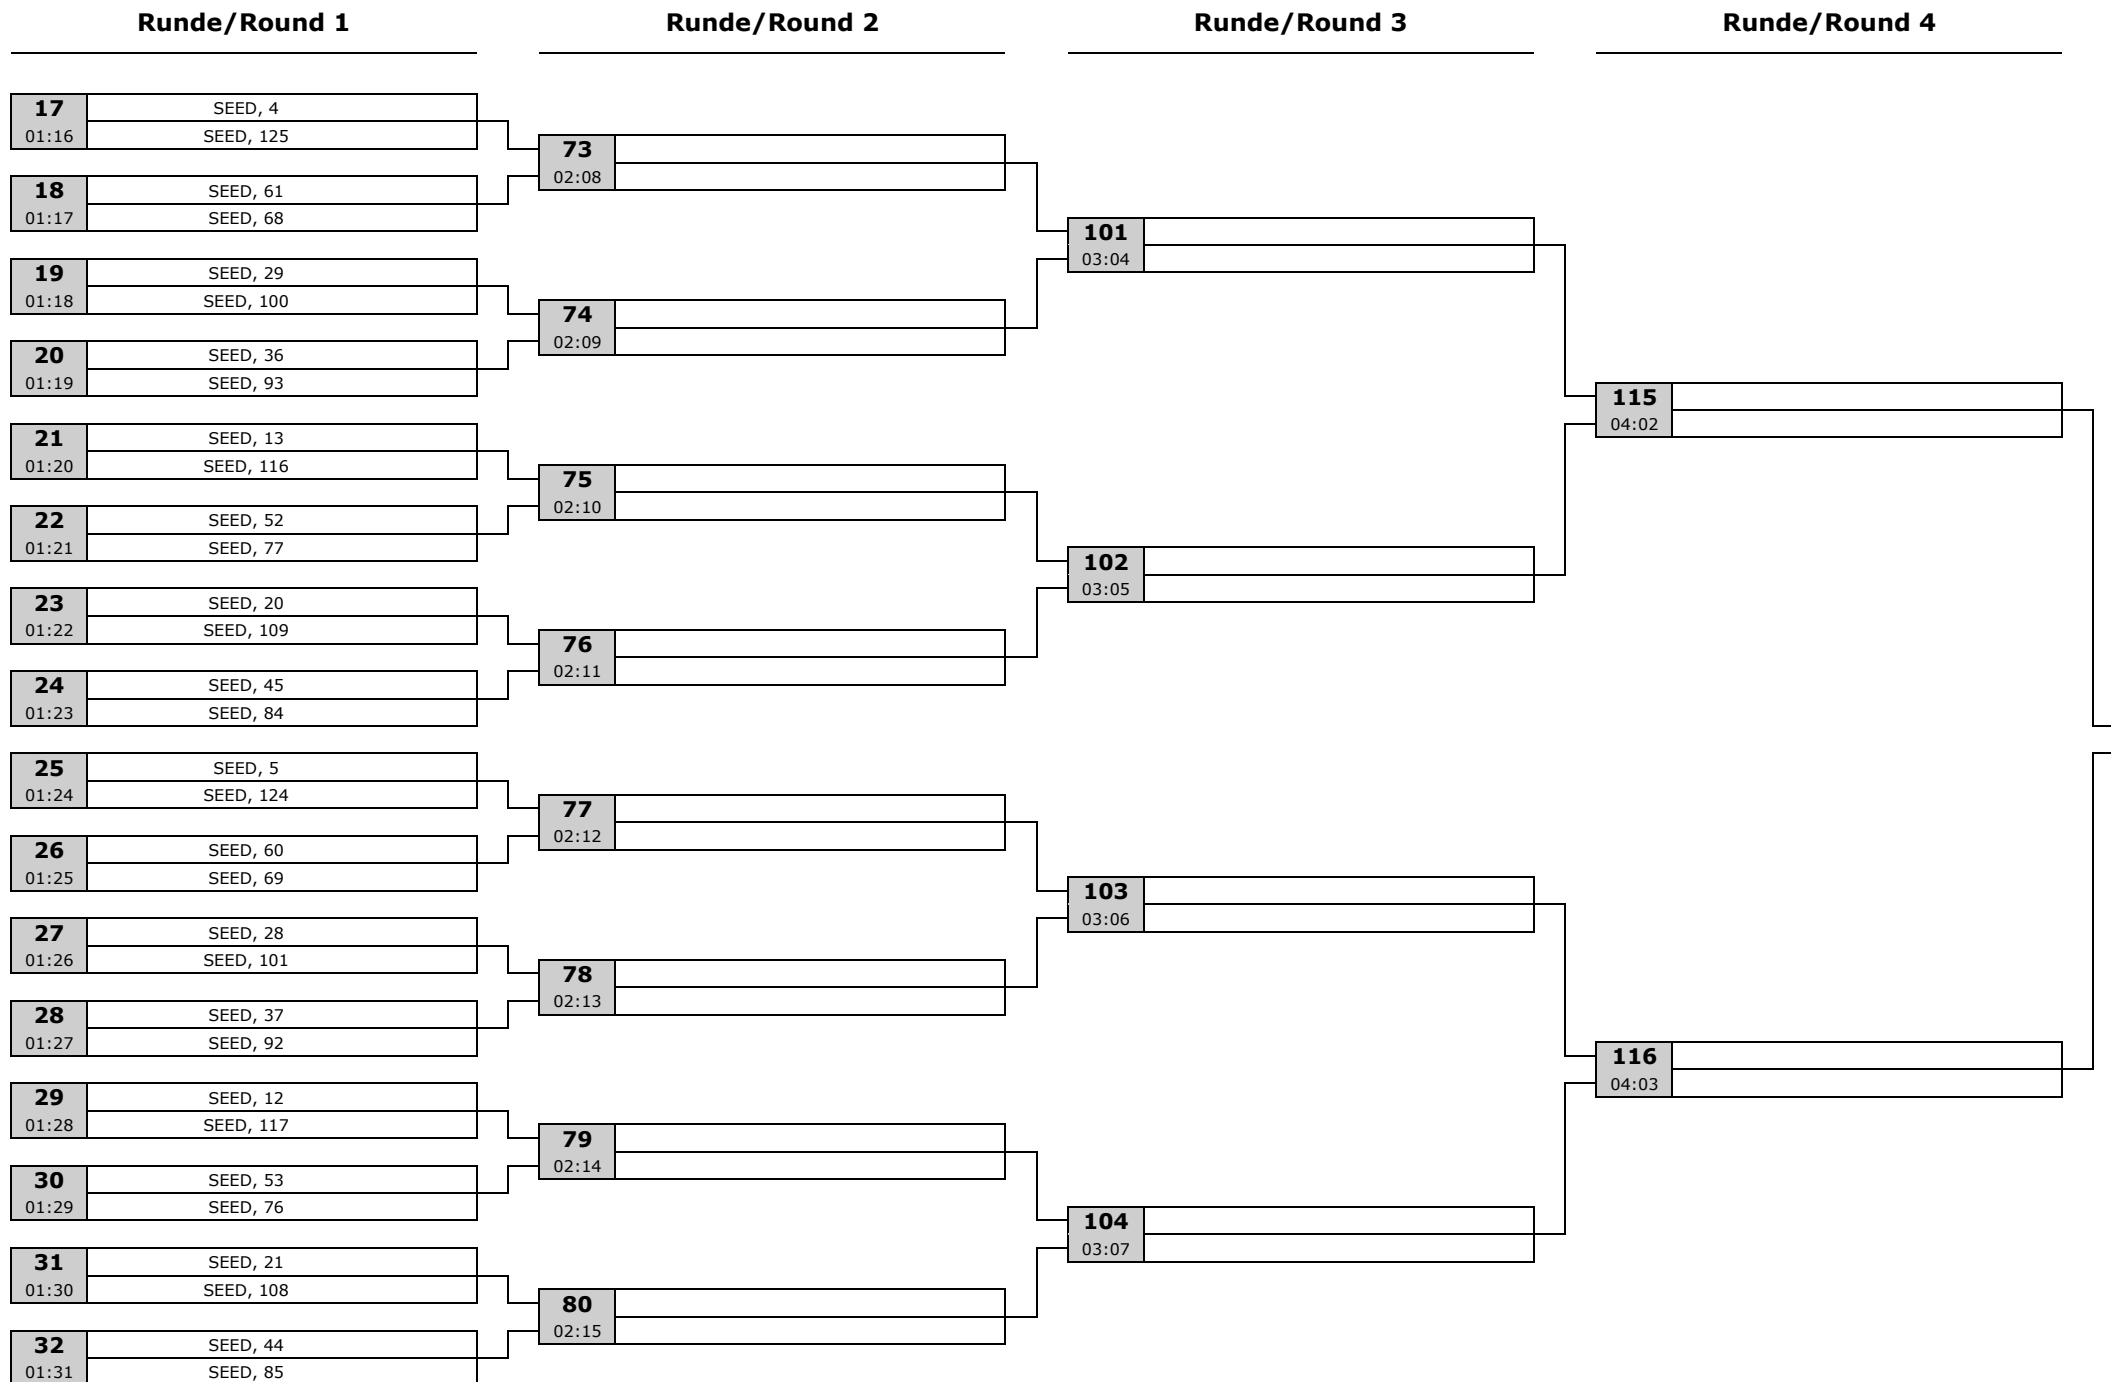

Seedning i hulspil / Seeding in Match Play - 128 spillere / players
Standard seedning / Standard seeding

Seedning i hulspil / Seeding in Match Play - 128 spillere / players
Standard seedning / Standard seeding