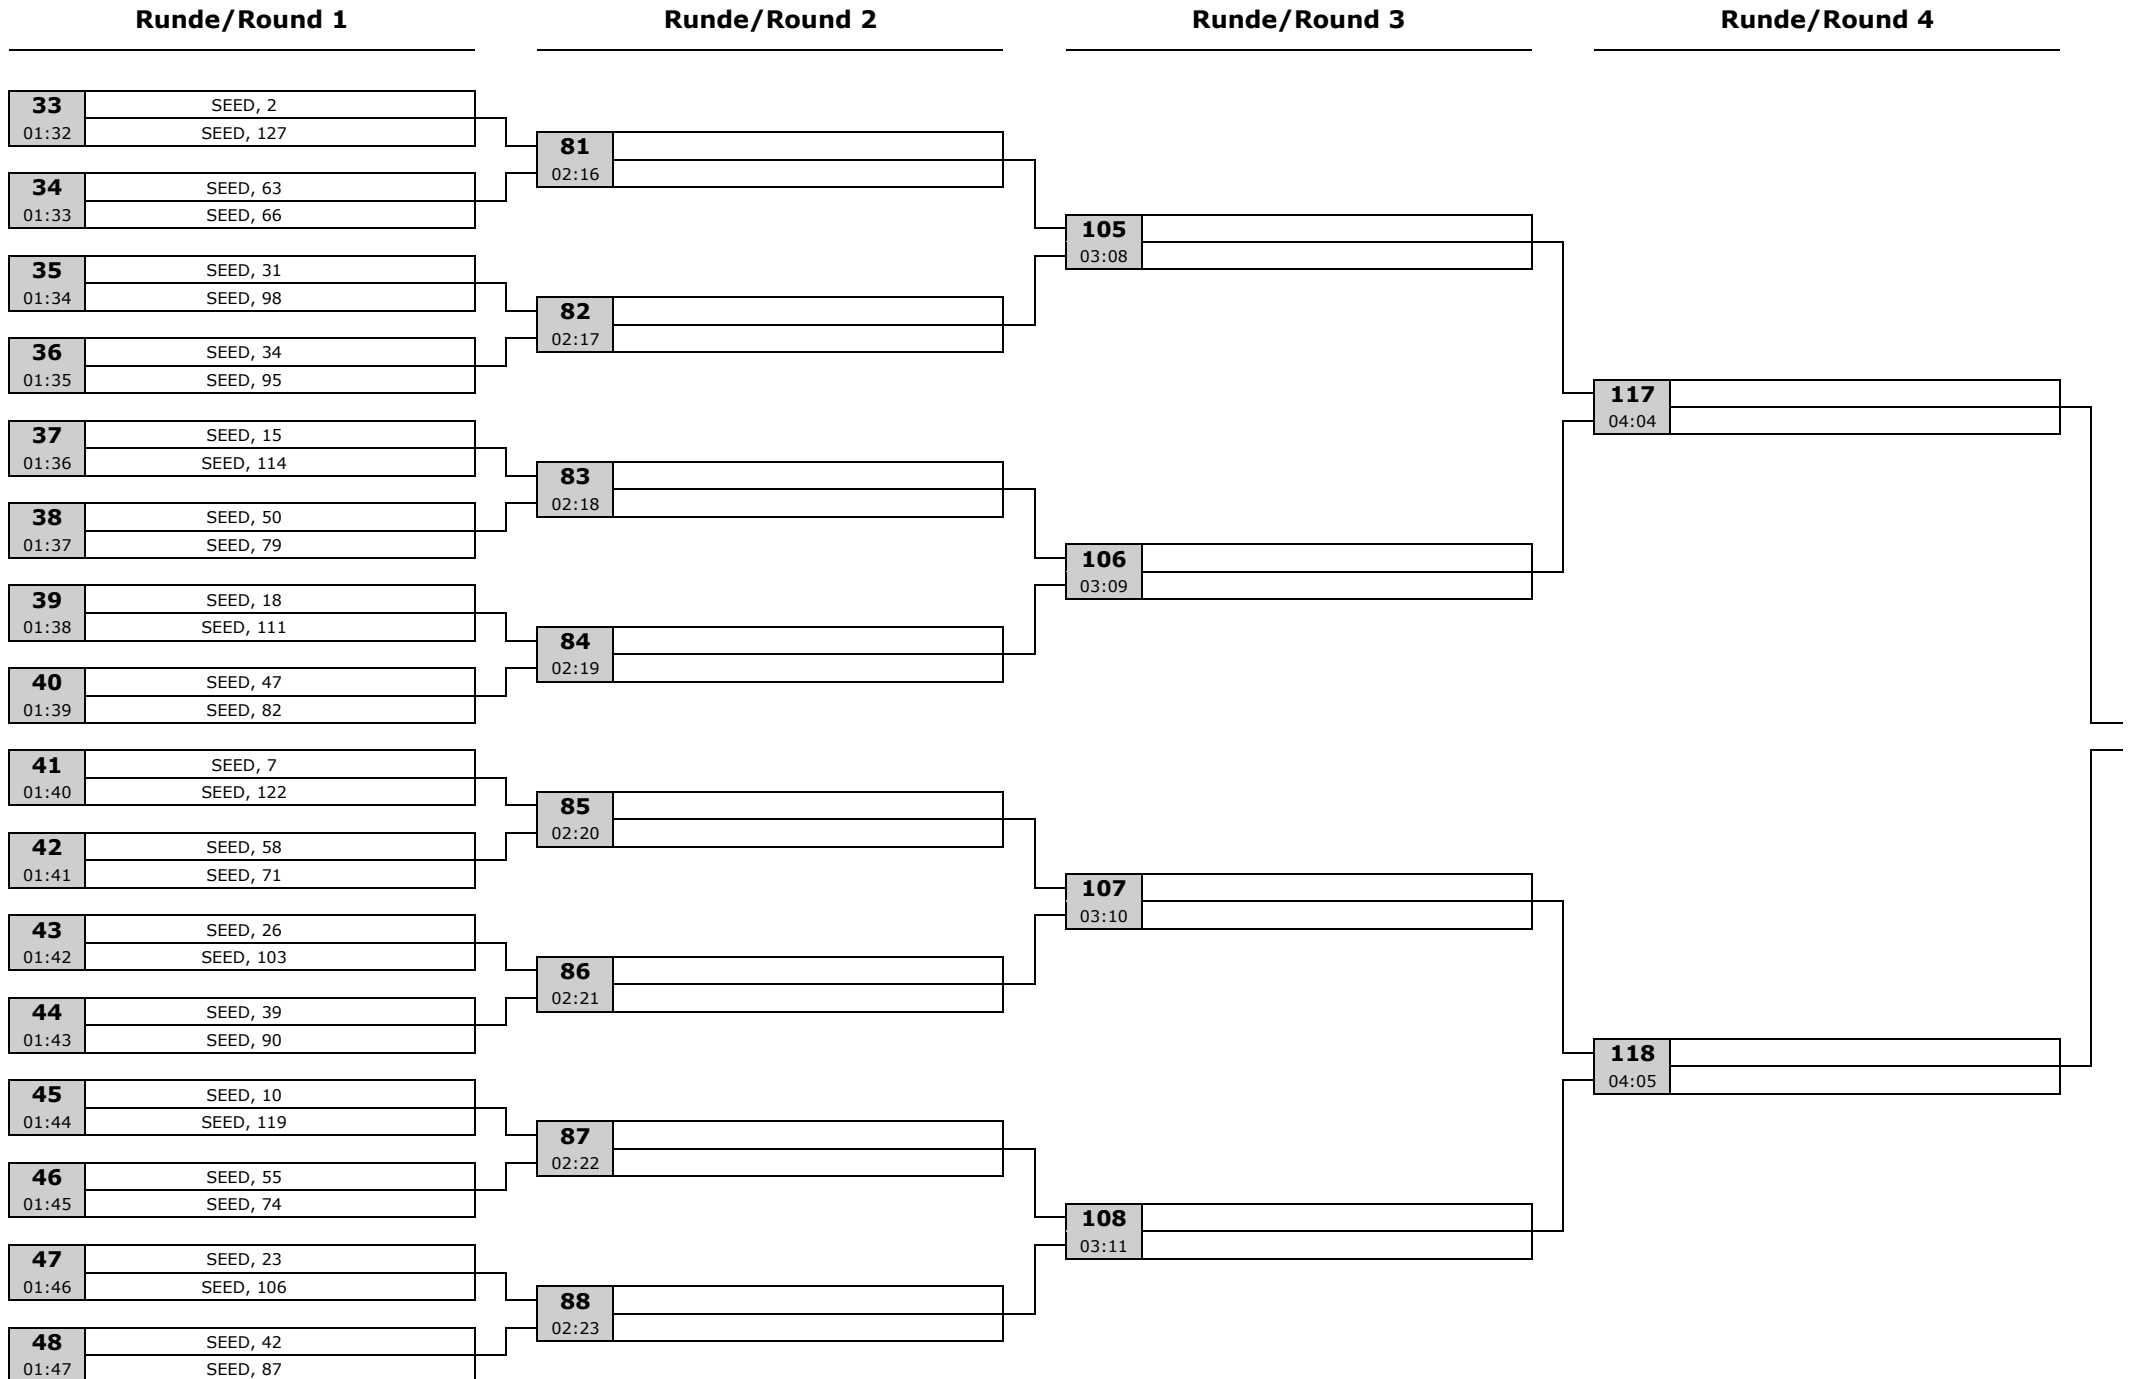

Seedning i hulspil / Seeding in Match Play - 128 spillere / players
Standard seedning / Standard seeding